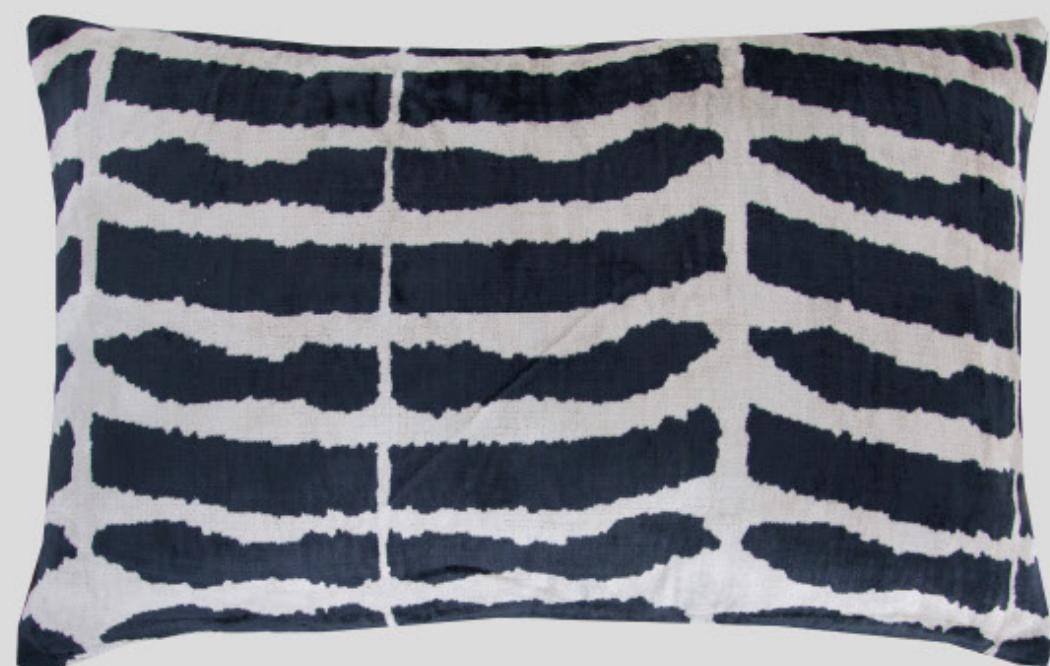

## Cotton Ikat

Every single pattern of Ikat, whose raw material is predominantly silk, has characteristic features. Some even describe this uniqueness as imperfect beauty.

Before weaving, the threads are covered with a waterproof material. Each of these stages makes Ikat fabrics unique.

## Silk Velvet

Crafted in natural silk velvet with a multicolor traditional Uzbek motifs, Ikat pillows have become a staple of the LCA aesthetic.

Craft and art meets on silk velvet.

## SILK VELVET

A timeless fabric and pattern that can easily be matched with modern designs.

SILK VELVET PILLOWS 40x60 cm 10

SILK VELVET PILLOWS 40x60 cm 11

SILK VELVET PILLOWS 40x60 cm 12

SILK VELVET PILLOWS 40x60 cm 13