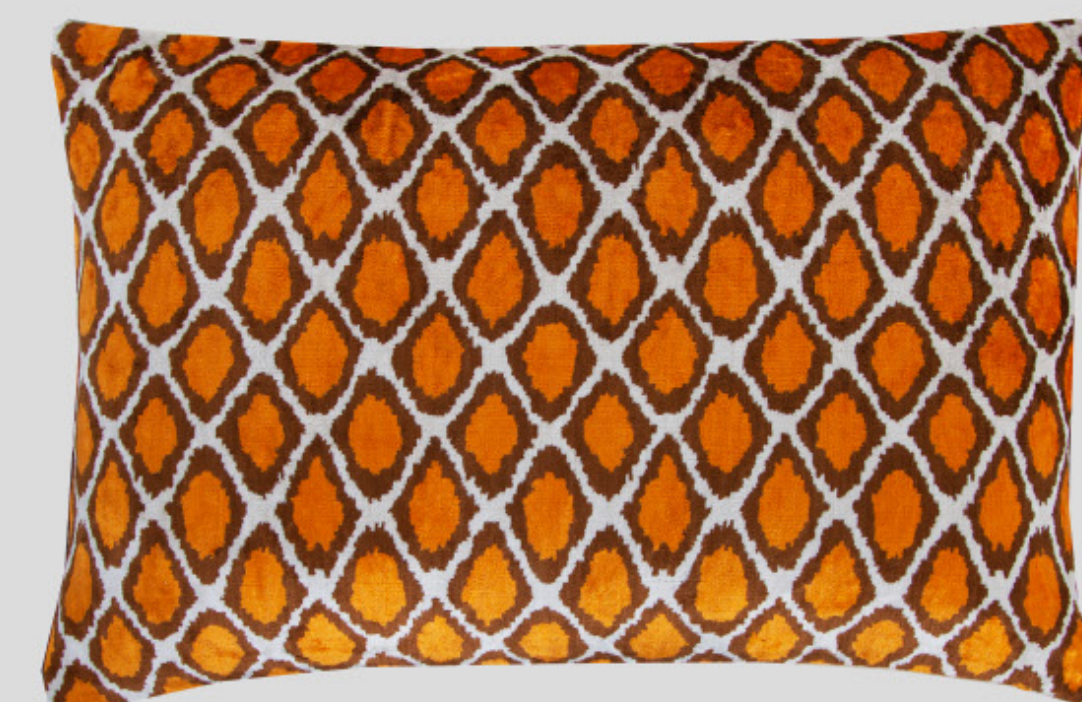

SILK VELVET PILLOWS 40x60 cm 15